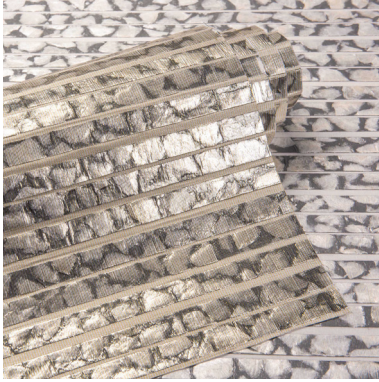

CAPIZ

CAPIZ ON NON-WOVEN BACKING

CAP23

CAP21

CAP22

NB : The portrayed colours may differ from reality.

References CAP2.

Composition: capiz on non-woven backing

Weight: $\pm 898 \text{ g/m}^2$ ($\pm 26,19 \text{ oz/sq yd}$)

Width of the wallcovering:
110 cm ($\pm 43 \frac{3}{10}$).

Pattern repeat is
0 cm (0") and
the design does
not need to be
matched.

Ecological.

Apply a ready
mixed PVA or
EVA clear ad-
hesive directly
to the wall.

Light resistant:
Xeno test 5-6.

Sold by cut
length.

More information and samples are available on request.

Omexco n.v. - Ambachtenlaan 12 - 3001 Heverlee - Belgium
T. +32 16 40 18 80 - F. +32 16 40 00 17 - info@omexco.com