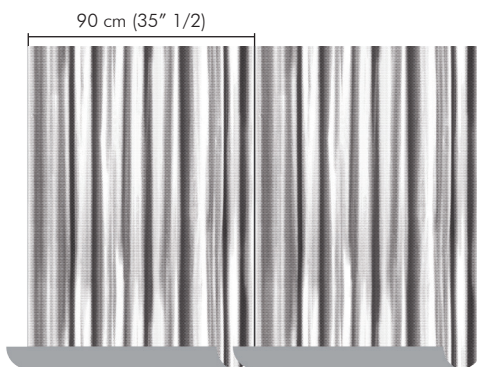

MAISON MARGIELA

TEXTILE WALLCOVERING ON NON-WOVEN BACKING • "LE RIDEAU"

NB : The portrayed colours may differ from reality.

References MMM 6..
Composition: 100% rayon warps on non-woven backing
Weight: $\pm 295 \text{ g/m}^2$ ($\pm 8,7 \text{ oz/sq yd}$)

Width of the wallcovering:
90 cm (35" 1/2).

Sold by cut
length.

Light resistant:
Xeno test 6-7

Breathable

Stain repellent

Printed with
solar energy

Ecological

Apply a ready mixed PVA or
EVA clear adhesive directly to
the wall, no need to humidify
the back of the wallcovering.

1121/14
Product complying
with the Council
Directive 96/98/
EC on Marine
Equipment.

Pattern repeat is
0 cm (0") and
the design does
not need to be
matched.

Fire resistant:
EU: B, s1-d0
US: class A

More information and samples are available on request.